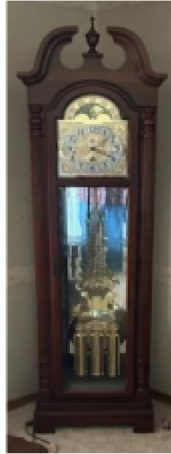

FURNITURE - HOUSEHOLD COLLECTIBLES

- Grandfather Clock (Macri Limited Edition)
- Whirlpool Refrigerator
- Maytag Washer & Dryer
- Crosley Chest Freezer
- Crosley Refrigerator
- Dining Table, 6 Chairs
- Dining Hutch
- Curio Cabinet
- Stainless Table
- 3 Pc. Bedroom Suite
- Metal Twin Bed
- Leather Sofa
- Upholstered Sofa Love Seat
- Glass Top Coffee & End Table
- End Tables, Glider Rocker
- Upholstered Chairs
- Wooden Chairs, Folding Tables
- Gentlemen's Dresser
- Cedar Chest
- Pots, Pans, Dishes, Glassware
- Sm. Electric Appliances
- Kitchen Utensils, Flatware
- Stainless Pot
- Pitcher & Bowl
- Crock, Crock Jug
- Some Precious Moments
- Figurines, Metal Farm Toys
- Wooden Tea Cart
- Marble Top Stand, Wooden Plant Stands
- Wicker Furniture
- Upholstered Stools
- Framed Pictures, Wall Mirrors, Wall Shelves
- Wall Clocks, Mantle Clock
- Kerosene Lamp, Electric Lamps
- Vintage Camera, Sad Iron
- Miscellaneous Copper Items
- Sony Flat Screen TV
- Sm. Wooden Cabinets, Wood TV Trays
- Lg. Amt. of Wall Decorations
- Sewing Notions, Linens, Bedding, Napkins
- Floor Rugs, Stuff Animals, Doll
- Infra-Red Heater
- Books, Records
- Christmas Items, Costume Jewelry
- Bushel Baskets, Picnic Basket
- Canning Jars, Totes
- Handicap Items